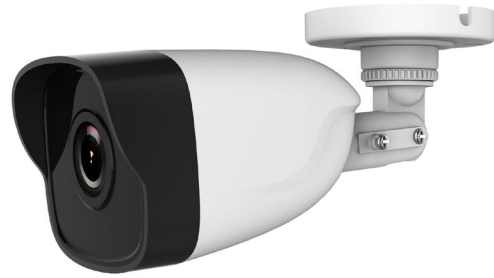

HYUNDAI Next Gen IP bullet camera with Smart IR of 30m for outdoor

FEATURES

- HYUNDAI Next Gen IP bullet camera with Smart IR of 30m for outdoor
- 1/3" CMOS of 4MP
- Dual stream
- Compression formats H.265 +, H.265, H.264 +, H.264 and MJPEG
- Resolution up to 4MP at 20ips
- ICR filter
- 0.02 lux F2.0
- 2.8 mm fixed lens (100 °)
- OSD, AWB, AGC, BLC, WDR 120dB, 3D-DNR, ROI, video sensor and privacy masks
- Onvif (S / G), ISAPI
- IP67
- 3AXIS
- 12V DC
- Supports PoE

- Power supply: 12V DC (\pm 25%)
- Consumption: 5W, 7W PoE
- Supports PoE + (802.3 af, Class 3)
- -30 ° C ~ + 50 ° C operating temperature
- Humidity: <95% (non-condensing)
- Degree of protection IP67
- Metal and plastic housing
- Dimensions: \varnothing 70 x 172.7 mm
- Weight: 280g
- 3AXIS: 0 ° ~ 360 ° (PAN), 0 ° ~ 180 ° (TILT), 0 ° ~ 360 ° (Rotation)

SPECS

- Image sensor 1/3" 4 megapixel CMOS
- Resolution: 4MP (2560x1440), 3MP (2304x1296), 1080P (1920x1080), 720P (1280x720), VGA (640x480), QVGA (320x240)
- Video compression H.265 +, H.265, H.264 +, H.264 and MJPEG
- Stream 1: 4MP (20 ips), 3MP, 1080P, 720P (25 ips)
- Stream 2: VGA, QVGA (25 ips)
- Day / night mode with removable mechanical filter (ICR)
- 0.0028 lux F2.0 (color)
- Smart IR: 30 meters
- 2.8mm fixed lens
- Viewing angle: 100 ° (H), 55 ° (V), 117 ° (D)
- Imaging modes: BLC, WDR 120dB, 3D-DNR
- Image settings: Saturation, brightness, contrast, sharpness, gain and white balance adjustable through client software or web browser
- Supports video sensor, 1 region of interest (ROI) per stream and privacy mask
- Network interface: RJ45 (10 / 100M) self-adaptive
- Network protocols: TCP / IP, ICMP, HTTP, HTTPS, FTP, DHCP, DNS, DDNS, RTP, RTSP, RTCP, PPPoE, NTP, UPnP, SMTP, SNMP, IGMP, 802.1X, QoS, IPv6 UDP, Bonjour
- Remote viewing with browsers (IE8 +, Chrome 31.00 ~ 44, Firefox 30.0 ~ 51 and Safari 8.0+) and IOS and Android smartphone
- ONVIF (Profile S / G) and ISAPI compliant
- DDNS compliant
- Up to 32 users
- Up to 6 simultaneous views